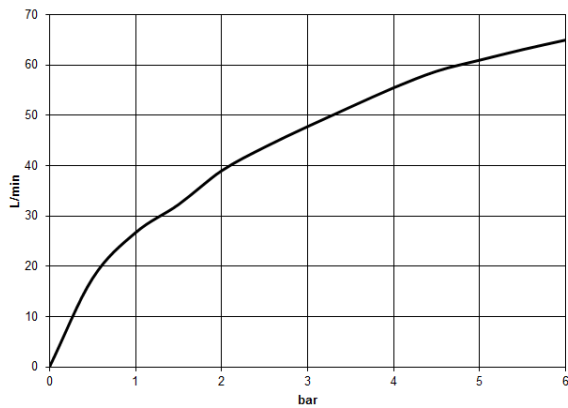

13 672 780

- 280mm projection
- cascade
- total height 830 - 900 mm
- height up to aerator 665 – 735 mm
- push-on rosette 130 x 130 mm
- max. flow 47.8 l/min at 3 bar flow pressure

	Dark Chrome	13 672 780-19
	Chrome	13 672 780-00
	Brushed Platinum	13 672 780-06
	Platinum	13 672 780-08
	Brushed Durabronze (23kt Gold)	13 672 780-28
	Brushed Champagne (22kt Gold)	13 672 780-46
	Champagne (22kt Gold)	13 672 780-47

13 672 780

mm [inches]

**Flow rate chart**

13 672 780

Parts for other  
finishes can be found  
here: [Chrome](#)