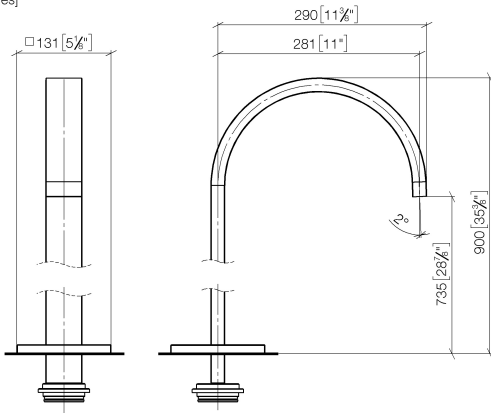

13 672 780

- 280mm projection
- cascade
- total height 830 - 900 mm
- height up to aerator 665 – 735 mm
- push-on rosette 130 x 130 mm
- max. flow 47.8 l/min at 3 bar flow pressure

	Dark Chrome	13 672 780-19
	Chrome	13 672 780-00
	Brushed Platinum	13 672 780-06
	Platinum	13 672 780-08
	Brushed Durabronze (23kt Gold)	13 672 780-28
	Brushed Champagne (22kt Gold)	13 672 780-46
	Champagne (22kt Gold)	13 672 780-47

13 672 780

mm [inches]

**Flow rate chart**

13 672 780

Parts for other  
finishes can be found  
here: [Chrome](#)